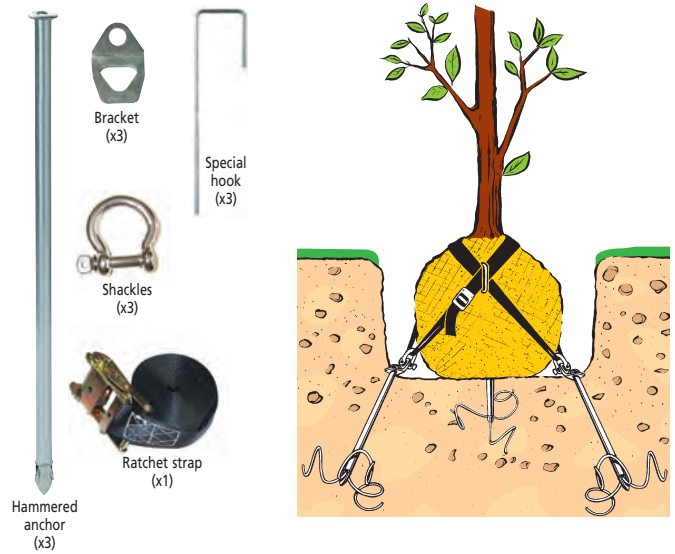

Root ball anchoring system

Root ball anchoring system

The root ball anchoring system stabilizes the tree during its implantation. It also secures the assembly against theft, due to its discretion and resistance. The set are made up of 3 hammered anchors, 3 brackets, 3 warn shackles, 3 special hooks and 1 ratchet strap.

Description	For trees	Reference	Packaging
System N° 1	Small tree size: 2 to 5 m (anchor of 500 mm and 5 m strap)	5050-042	1
System N° 2	Tree size: 5 to 10 m (anchor of 600 mm and 10 m strap)	5051-042	1
System N° 3	Tree size: 10 to 15 m (anchor of 1000 mm and 13 m strap)	5054-042	1

Installation tools: see page 14.