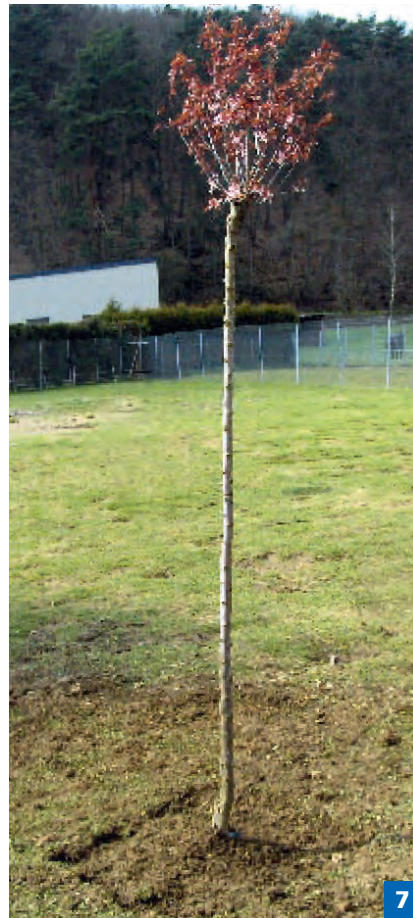

The root ball anchoring system stabilizes the tree during its implantation. It also secures the assembly against theft, due to its discretion and resistance. The set are made up of 3 hammered anchors, 3 brackets, 3 warn shackles, 3 special hooks and 1 ratchet strap.

Installation tools: see page 14.

USE:

Installing the root ball.

Installing the hammered anchors (see page 15).

Installing the strap.

Installing the special hooks.

Tighten the strap.

Root ball before being covered

Root ball covered.

Tree guying

Tree guying with hammered anchor

Allows trees to be secured, without injuring them.

Description	Reference	Packaging
Ratchet strap 5 m	5047-042	1
Ratchet strap 10 m	5048-042	1
Ratchet strap 13 m	5053-042	1
500 mm hammered anchor*	510-044	50
600 mm hammered anchor*	610-044	50
Reinforcement cross	17100-044	50
200 mm standard extension	400290-044	50

*Installation tool: see page 14.

Standard extension

Hammered anchor with reinforcement cross (delivered unassembled)

Ratchet strap

Tree guying with screw-in anchoring disk

Allows trees to be secured, without injuring them.