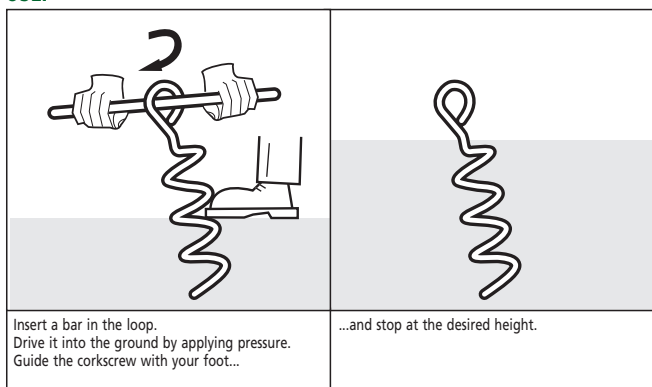

USE:

Corkscrew anchor during driving.
Scan to view the video.