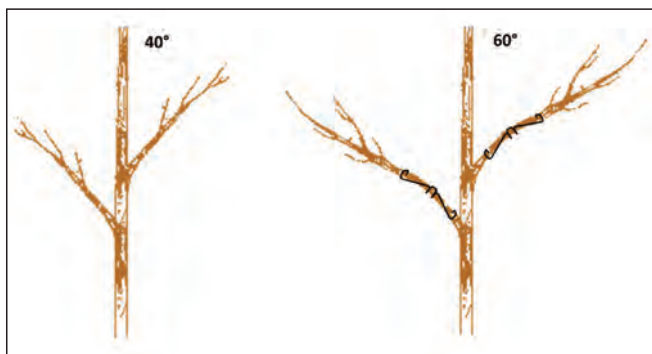

Ratchet strap

Accessories

Branches bender

The branches bender allows to arch a branch without damaging it, throughout its growth. It "clips" directly onto the branch.

The purpose is to bend the branch to 60 degree angle, to increase fruit buds production.

Different angles and wire diameters are possible to adapt to each tree and their growing environment.

Galvanized steel wire Ø 5.2 mm.

Adapts to branches from Ø 5 to Ø 30 mm.

Different angles α : on request.