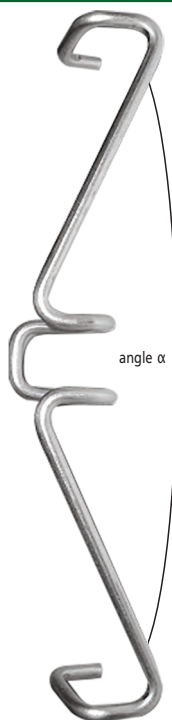

*Installation tool: see page 14.

Standard extension

Hammered anchor with reinforcement cross (delivered unassembled)

Ratchet strap

Tree guying with screw-in anchoring disk

Allows trees to be secured, without injuring them.

Ratchet strap

Accessories

Branches bender

The branches bender allows to arch a branch without damaging it, throughout its growth. It "clips" directly onto the branch.

The purpose is to bend the branch to 60 degree angle, to increase fruit buds production.

Different angles and wire diameters are possible to adapt to each tree and their growing environment.

Galvanized steel wire Ø 5.2 mm.

Adapts to branches from Ø 5 to Ø 30 mm.

Different angles α : on request.

Branches bender.

Reusable corkscrew anchors

Corkscrew shaped anchors are well known for their simplicity. Reusable, they are suitable for loose ground (limited tensile resistance).

Dimension Ø x L	Coating	Reference	Packaging
Ø 5.2 x 150 mm	Galva	55150-044	50
Ø 7 x 170 mm	Galva	57170-044	50